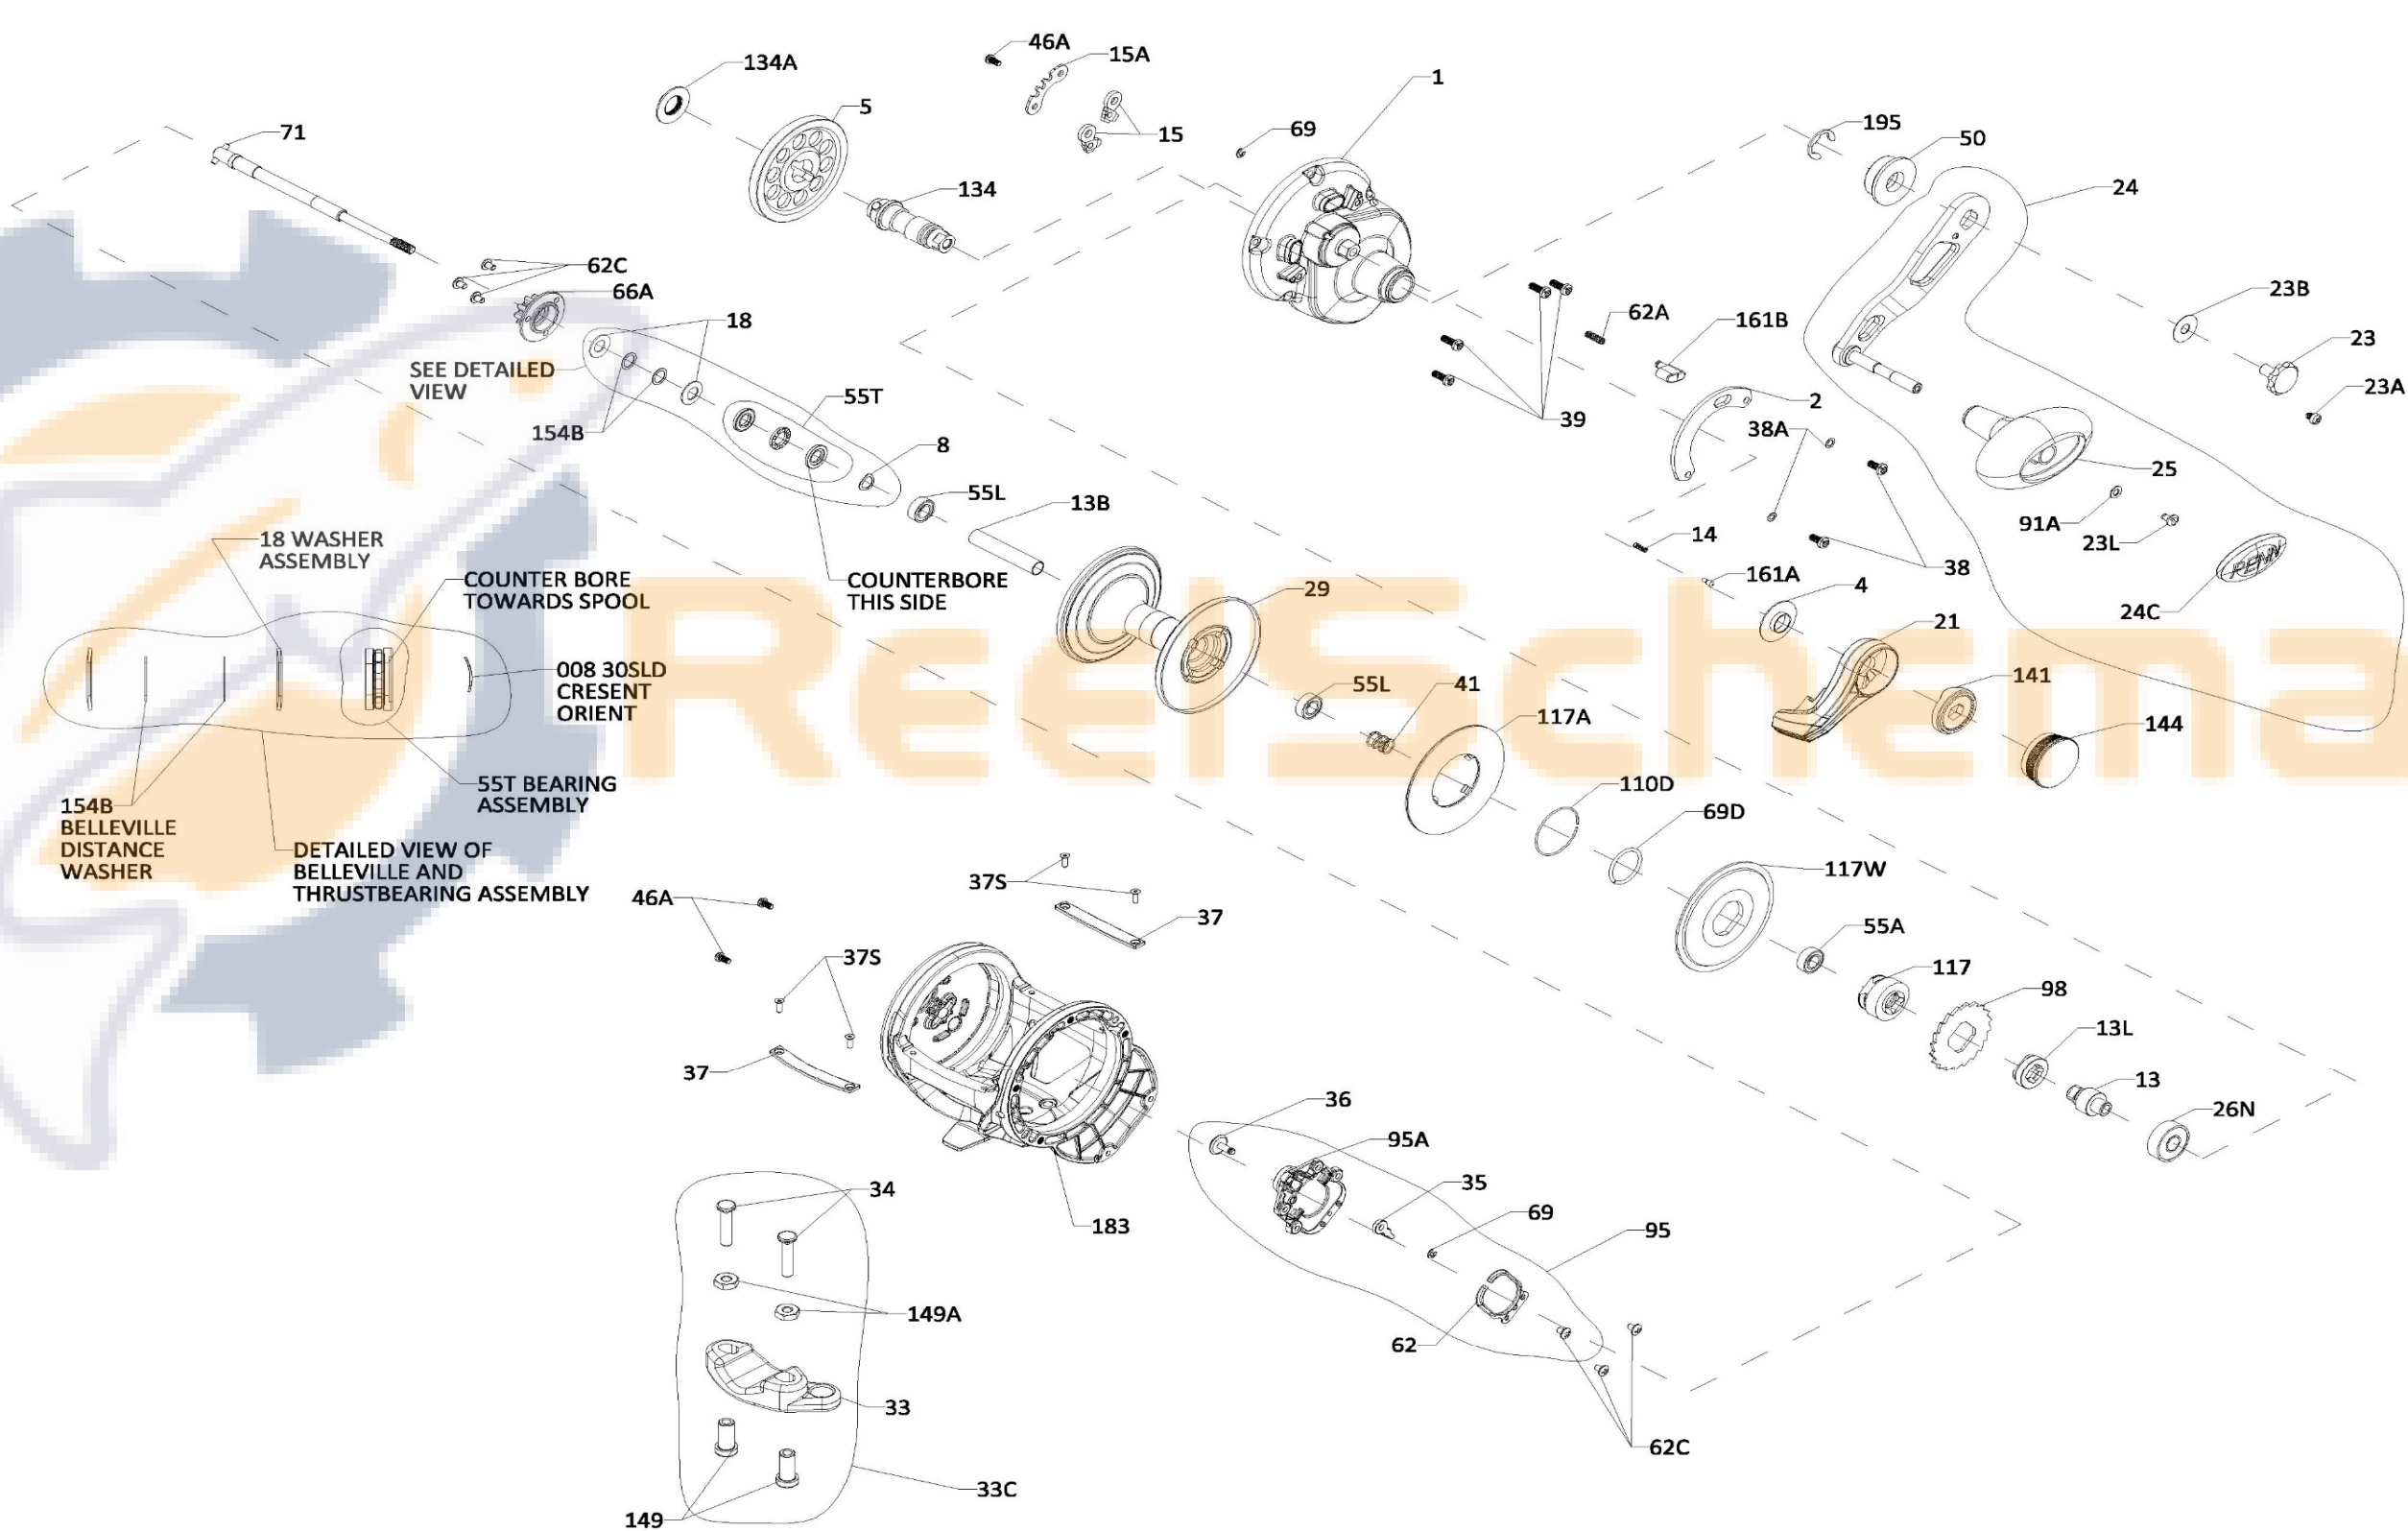

PARTS LIST FOR MODEL
SQUALL II 25NLD, 30LD, 40LD
REEL PART NO. 1594613, 1594614, 1594616

PARTS LIST FOR MODEL
 SQUALL II 25NLD, 30LD, 40LD
 REEL PART NO. 1594613, 1594614, 1594616

Key No.	Part No.	Penn Style No.	Description Parts List	Key No.	Part No.	Penn Style No.	Description Parts List	Key No.	Part No.	Penn Style No.	Description Parts List
1	1600493	1-SQLII25NLD	Right Side Plate (25N)	29	1600557	29-SQLII25NLD	Spool (GunSmoke/Gold) (25N)	69	1188657	69-20	Retainer (2 req)
1	1600494	1-SQLII30LD	Right Side Plate (30)	29	1600558	29-SQLII30LD	Spool (GunSmoke/Gold) (30)	69D	1265060	69D-FTH15LD	Retaining Ring
1	1600495	1-SQLII40LD	Right Side Plate (40)	29	1600559	29-SQLII40LD	Spool (GunSmoke/Gold) (40)	71	1600577	71-SQLII25NLD	Spindle (25N)
2	1600549	2-SQLII25NLD	Quadrant (GunSmoke)	33	1182754	33-113	Rod Clamp	71	1600578	71-SQLII30LD	Spindle (30)
4	1264978	4-TRQ15LD2	Lever Washer	33C	1600563	33C-SQLIILD	Rod Clamp Kit	71	1600579	71-SQLII40LD	Spindle (40)
5	1338139	5-FTH30LD	Main Gear	34	1580220	34-FTHIILD2	Screw, Rod Clamp (2 req)	91A	1277514	91A-TRQ40NLD2	Handle Knob Washer
8	1257843	8-30SLD	Spring Washer	35	1188656	35-20	Click Tongue	95	1600583	95-SQLIILD	Click Module Assembly
13	1338143	13-FTH30LD	Pinion	36	1600564	36-SQLIILD	Click Button (GunSmoke)	95A	1580238	95A-FTHIILD2	Click Module Housing
13B	1309867	13B-FTH25NLD2	Spacer Tube (25N)	37	1600565	37-SQLII25NLD	Spacer Bar Insert (Gold) (25NLD) (2 req)	98	1265073	98-FTH40NLD2	Ratchet
13B	1309868	13B-FTH30LD2	Spacer Tube (30)	37	1600566	37-SQLII30LD	Spacer Bar Insert (Gold) (30LD) (2 req)	110D	1309895	110D-FTH15LD2	Retaining Ring
13B	1600551	13B-SQLII40LD	Spacer Tube (40)	37	1600567	37-SQLII40LD	Spacer Bar Insert (Gold) (40LD) (2 req)	117	1600584	117-SQLII30LD	Drive Plate
13L	1338146	13L-FTH40NLD	Spacer	37S	1280734	37S-SQL30VSW	Flat Head Screw (4 req)	117A	1309898	117A-FTH25NLD2	Drag Washer (Assembly)
14	1181406	14-535	Spring	38	1309885	38-FTH15LD	Screw (M3x6.5) (2 req)	117W	1309901	117W-FTH25NLD2	Drag Washer Metal
15	1229374	15-TRQ40	Dog Asm (2 req)	38A	1188649	38A-20	Flat Washer (2 req)	134	1600585	134-SQLII30LD	Gear Stud
15A	1600553	15A-SQLIILD	Anti Rev. Dog Retainer	39	1188638	39-20	Screw (M3x8) (4 req)	134A	1265086	134A-30SLD2	Nut Gear Stud
18	1265001	18-TRQ40NLD2	Spring Washer (2 req)	41	1265056	41-TRQ40NLD2	Drag Disengaging Spring	141	1580246	141-FTHIILD	Cam Follower
21	1580196	21-FTHII30LD2	Drag Lever	46A	1488755	46A-FTHII30LW	Cover Plate Screw (3 req)	144	1600586	144-SQLIILD	Preset Knob Assembly (Smoke)
23	1208117	23-FTH20LW	Handle Screw (GunSmoke)	50	1600574	50-SQLIILD	Shield Guard (GunSmoke)	149	1184702	149-45	Rod Clamp Nut (2 req)
23A	1188717	23A-20	Handle Lock Screw (GunSmoke)	55A	1238912	55A-50SLD	Ball Bearing	149A	1184706	149-200	Hex Nut (2 req)
23B	1207784	23B-20	Handle Screw Washer	55L	1286985	55L-20	Ball Bearing (2 req)	154B	1309904	154B-FTH40NLD2	Belleville Distance Washer
23L	1191383	23L-750	Screw	55T	1238913	55T-30SLD	Thrust Bearing	154B	1309903	154B-FTH25NLD2	Belleville Distance Washer
24	1600555	24-SQLII40LD	Handle Assembly	62	1188664	62-20	Click Spring	161A	1265098	161A-TRQ15LD2	Lever Click Pin
24C	1191335	24C-66	Cap- Handle Knob	62A	1236596	62-TRQ40	Spring Click Locator	161B	1265099	161B-TRQ40NLD2	Strike Button
25	1240293	25-TRQ40	Handle Knob	62C	1188654	62C-20	Screw (6 req)	183	1600587	183-SQLII25NLD	Frame Assembly (25N)
26N	1182145	26N-25	Bearing	66A	1265059	66A-FTHLD	Click Gear	183	1600588	183-SQLII30LD	Frame Assembly (30)
								183	1600589	183-SQLII40LD	Frame Assembly (40)
								195	1184955	195-40	Retaining Ring